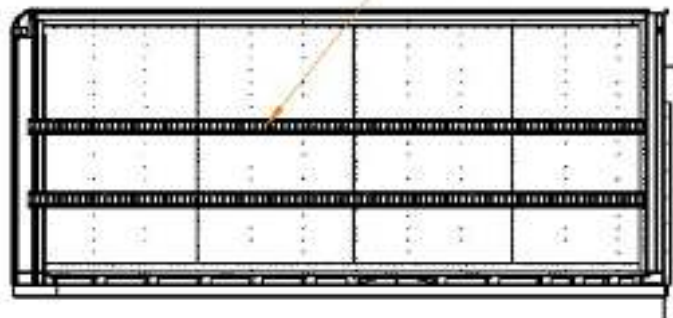

1022 - 16' DRY BOX WITH RAILGATE

2021 CHEVY EXPRESS 4500 CUTAWAY
MODEL: CG33903

CAP COST: \$52,216.30

NOTE: All Images are strictly for reference purposes only.

Items installed may appear physically different on your specific vehicle.

CURB SIDE

1022 16'-DRY BOX-RAILGATE

96" WIDE OUTSIDE

16' LONG X 85" HIGH INTERIOR

FRP FRONT WALL

1 1/8 " LAMINATED HARDWOOD FLOOR

Z POST 16" ON CENTER

2 - DOME LIGHTS INSIDE BOX