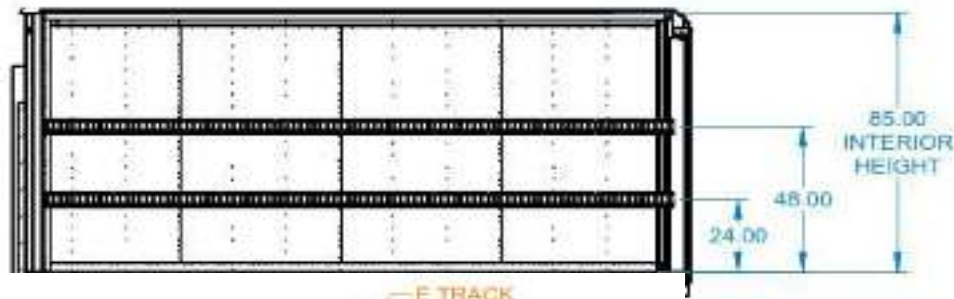

1022 - 16' DRY BOX WITH RAILGATE

2021 CHEVY EXPRESS 4500 CUTAWAY
MODEL: CG33903

CAP COST: \$52,216.30

NOTE: All Images are strictly for reference purposes only.

Items installed may appear physically different on your specific vehicle.