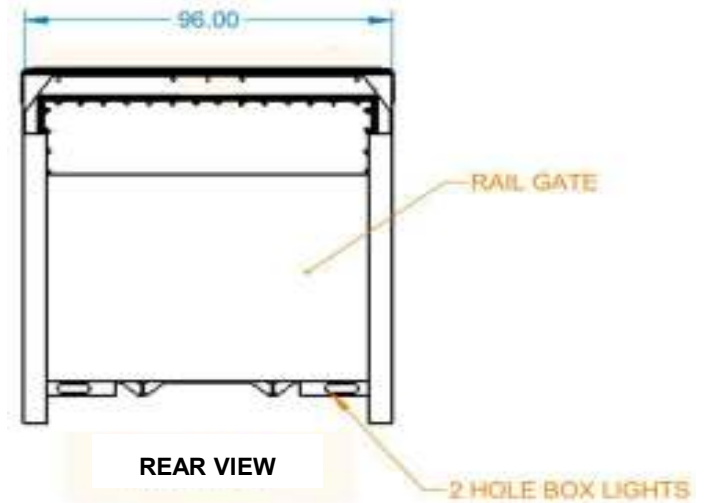

1022 - 16' DRY BOX WITH RAILGATE

2021 CHEVY EXPRESS 4500 CUTAWAY
MODEL: CG33903

CAP COST: \$52,216.30

NOTE: All Images are strictly for reference purposes only.

Items installed may appear physically different on your specific vehicle.

CURB SIDE

1022 16'-DRY BOX-RAILGATE

96" WIDE OUTSIDE

16' LONG X 85" HIGH INTERIOR

FRP FRONT WALL

1 1/8 " LAMINATED HARDWOOD FLOOR

Z POST 16" ON CENTER

2 - DOME LIGHTS INSIDE BOX

length--285.3"

body width--79.3"

body height--83.5"

wheelbase--177"

Cab to Axle--117.99 " from cab to axle

Frame Yield Strength--35,000.00 frame yield strength (psi)

front track--67.8"

turning radius--30.8'