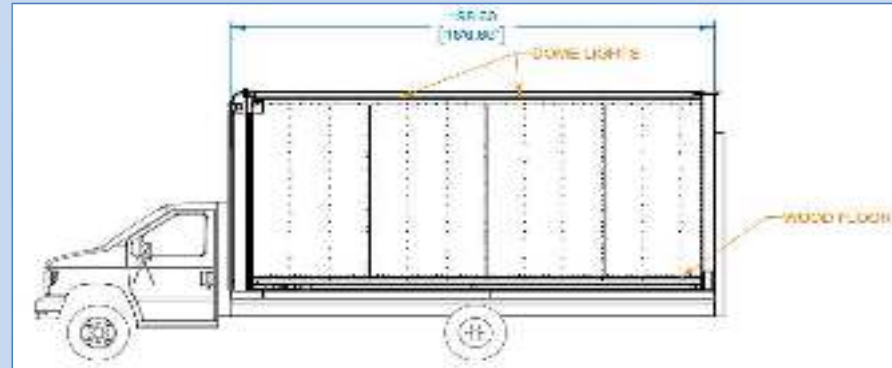

1022 - 16' DRY BOX WITH RAILGATE

2021 CHEVY EXPRESS 4500 CUTAWAY
MODEL: CG33903

CAP COST: \$52,216.30

NOTE: All Images are strictly for reference purposes only.

Items installed may appear physically different on your specific vehicle.